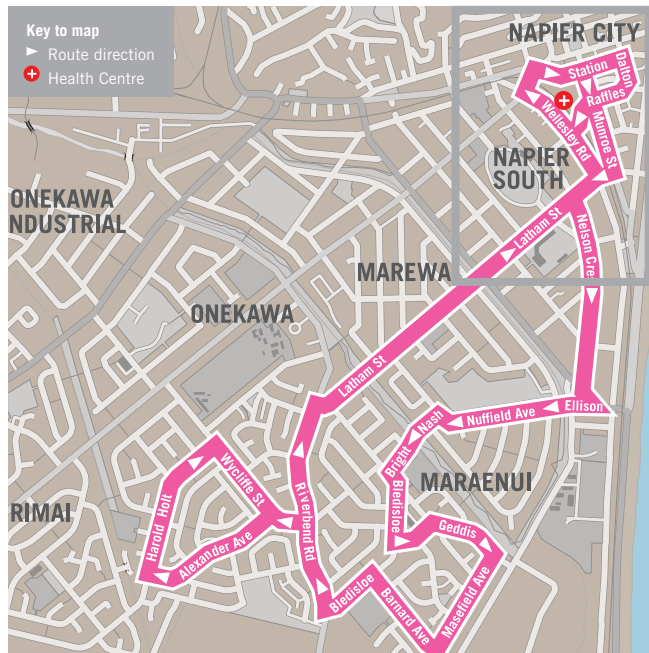

Route: Dalton St (CBD), Raffles St, Wellesley Rd, Kennedy Rd, Station St, Munroe St, Latham St, Nelson Cres, Georges Dr, Ellison St, Nuffield Ave, Nash St, Bright Cres, Geddis Ave, Bledisloe Rd, Longfellow Ave, Geddis Ave, Masefield Ave, Barnard Ave, Bledisloe Rd, Riverbend Rd, Wycliffe St, Alexander Ave, Harold Holt Ave, Wycliffe St, Riverbend Rd, Latham St, Wellesley Rd, Kennedy Rd, Station St, Dalton St (CBD).

Key to map

▶ Route direction

+ Health Centre

Napier City detail