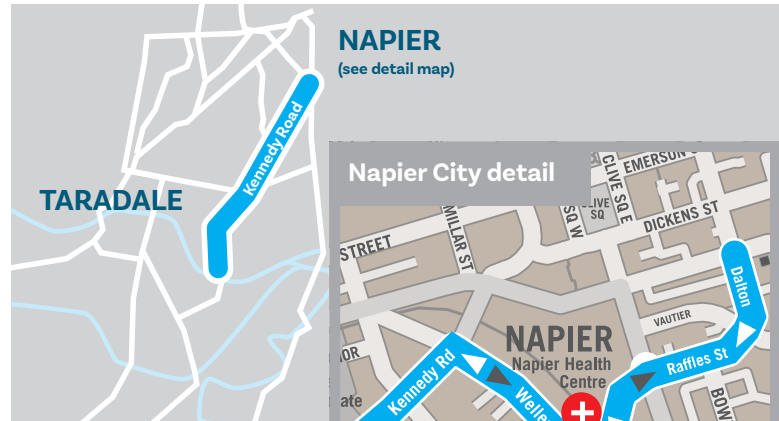

Route: EIT, Gloucester St, Lee Rd, Gloucester St, Kennedy Rd, Wellesley Rd, Raffles St, Dalton St (CBD).

Monday to Friday	AM		PM	
EIT	7:30	8:30	3:30	4:30
Taradale Shops, Lee Road	7:32	8:32	3:32	4:32
New World, Greenmeadows	7:36	8:36	3:36	4:36
Marewa Shops	7:46	8:46	3:46	4:46
Napier Health Centre	7:50	8:50	3:50	4:50
Dalton St (Napier CBD)	7:55	8:55	3:55	4:55

- **Times in bold are actual departure times.**
All other times are approximate only.

 All trips run via Napier Health Centre, Wellesley Rd.

NAPIER
(see detail map)

Key to map

- ▶ Napier to EIT
- ▶ EIT to Napier
-  Health Centre